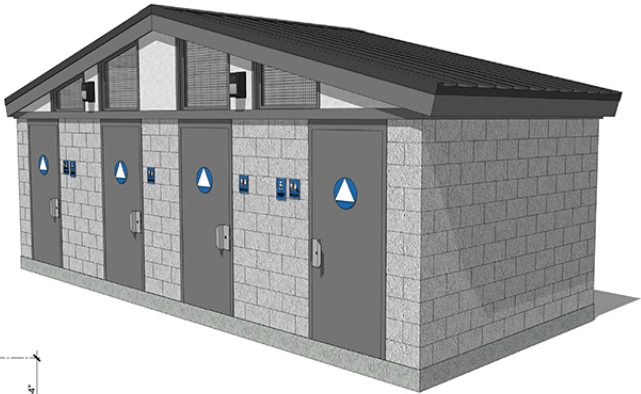

FLOOR PLAN
SCALE: NOT TO SCALE

RESTROOM BUILDING
SPORTS PARK SERIES
SP-044
180 USERS / HOUR